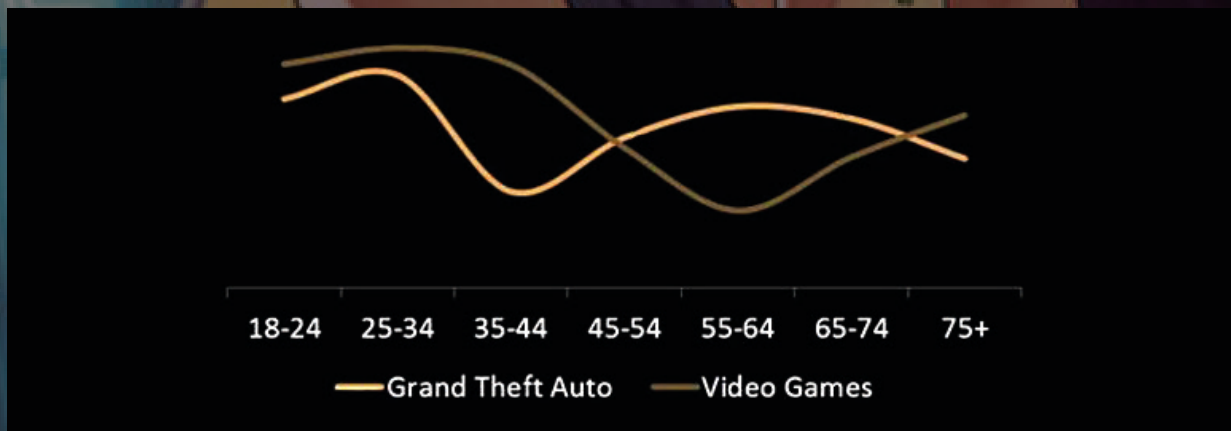

HVEM SPILER GTA?

MÅLGRUPPEN.